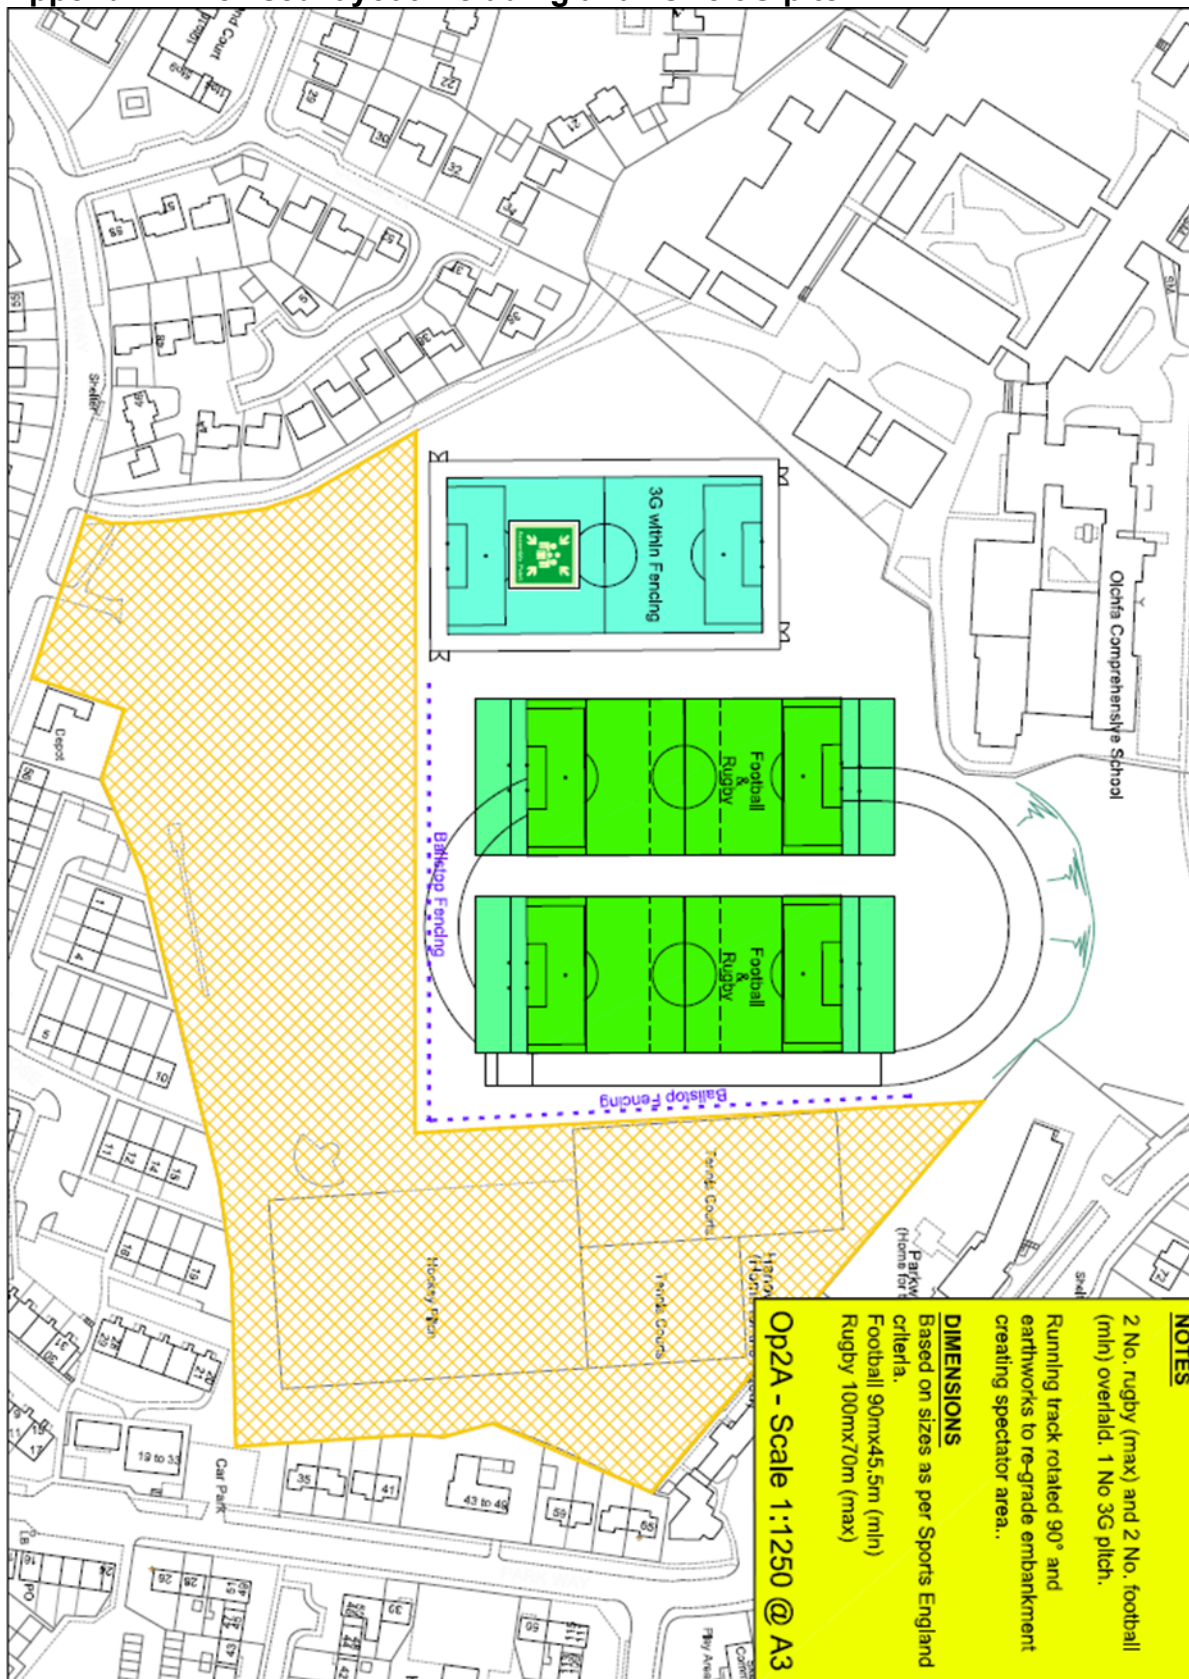

Appendix B Revised layout including a full size 3G pitch

NOTES

2 No. rugby (max) and 2 No. football (min) overlaid. 1 No 3G pitch.

Running track rotated 90° and earthworks to re-grade embankment creating spectator area..

DIMENSIONS

Based on sizes as per Sports England criteria.

Football 90mx45,5m (min)

Rugby 100mx70m (max)

Op2A - Scale 1:1250 @ A3